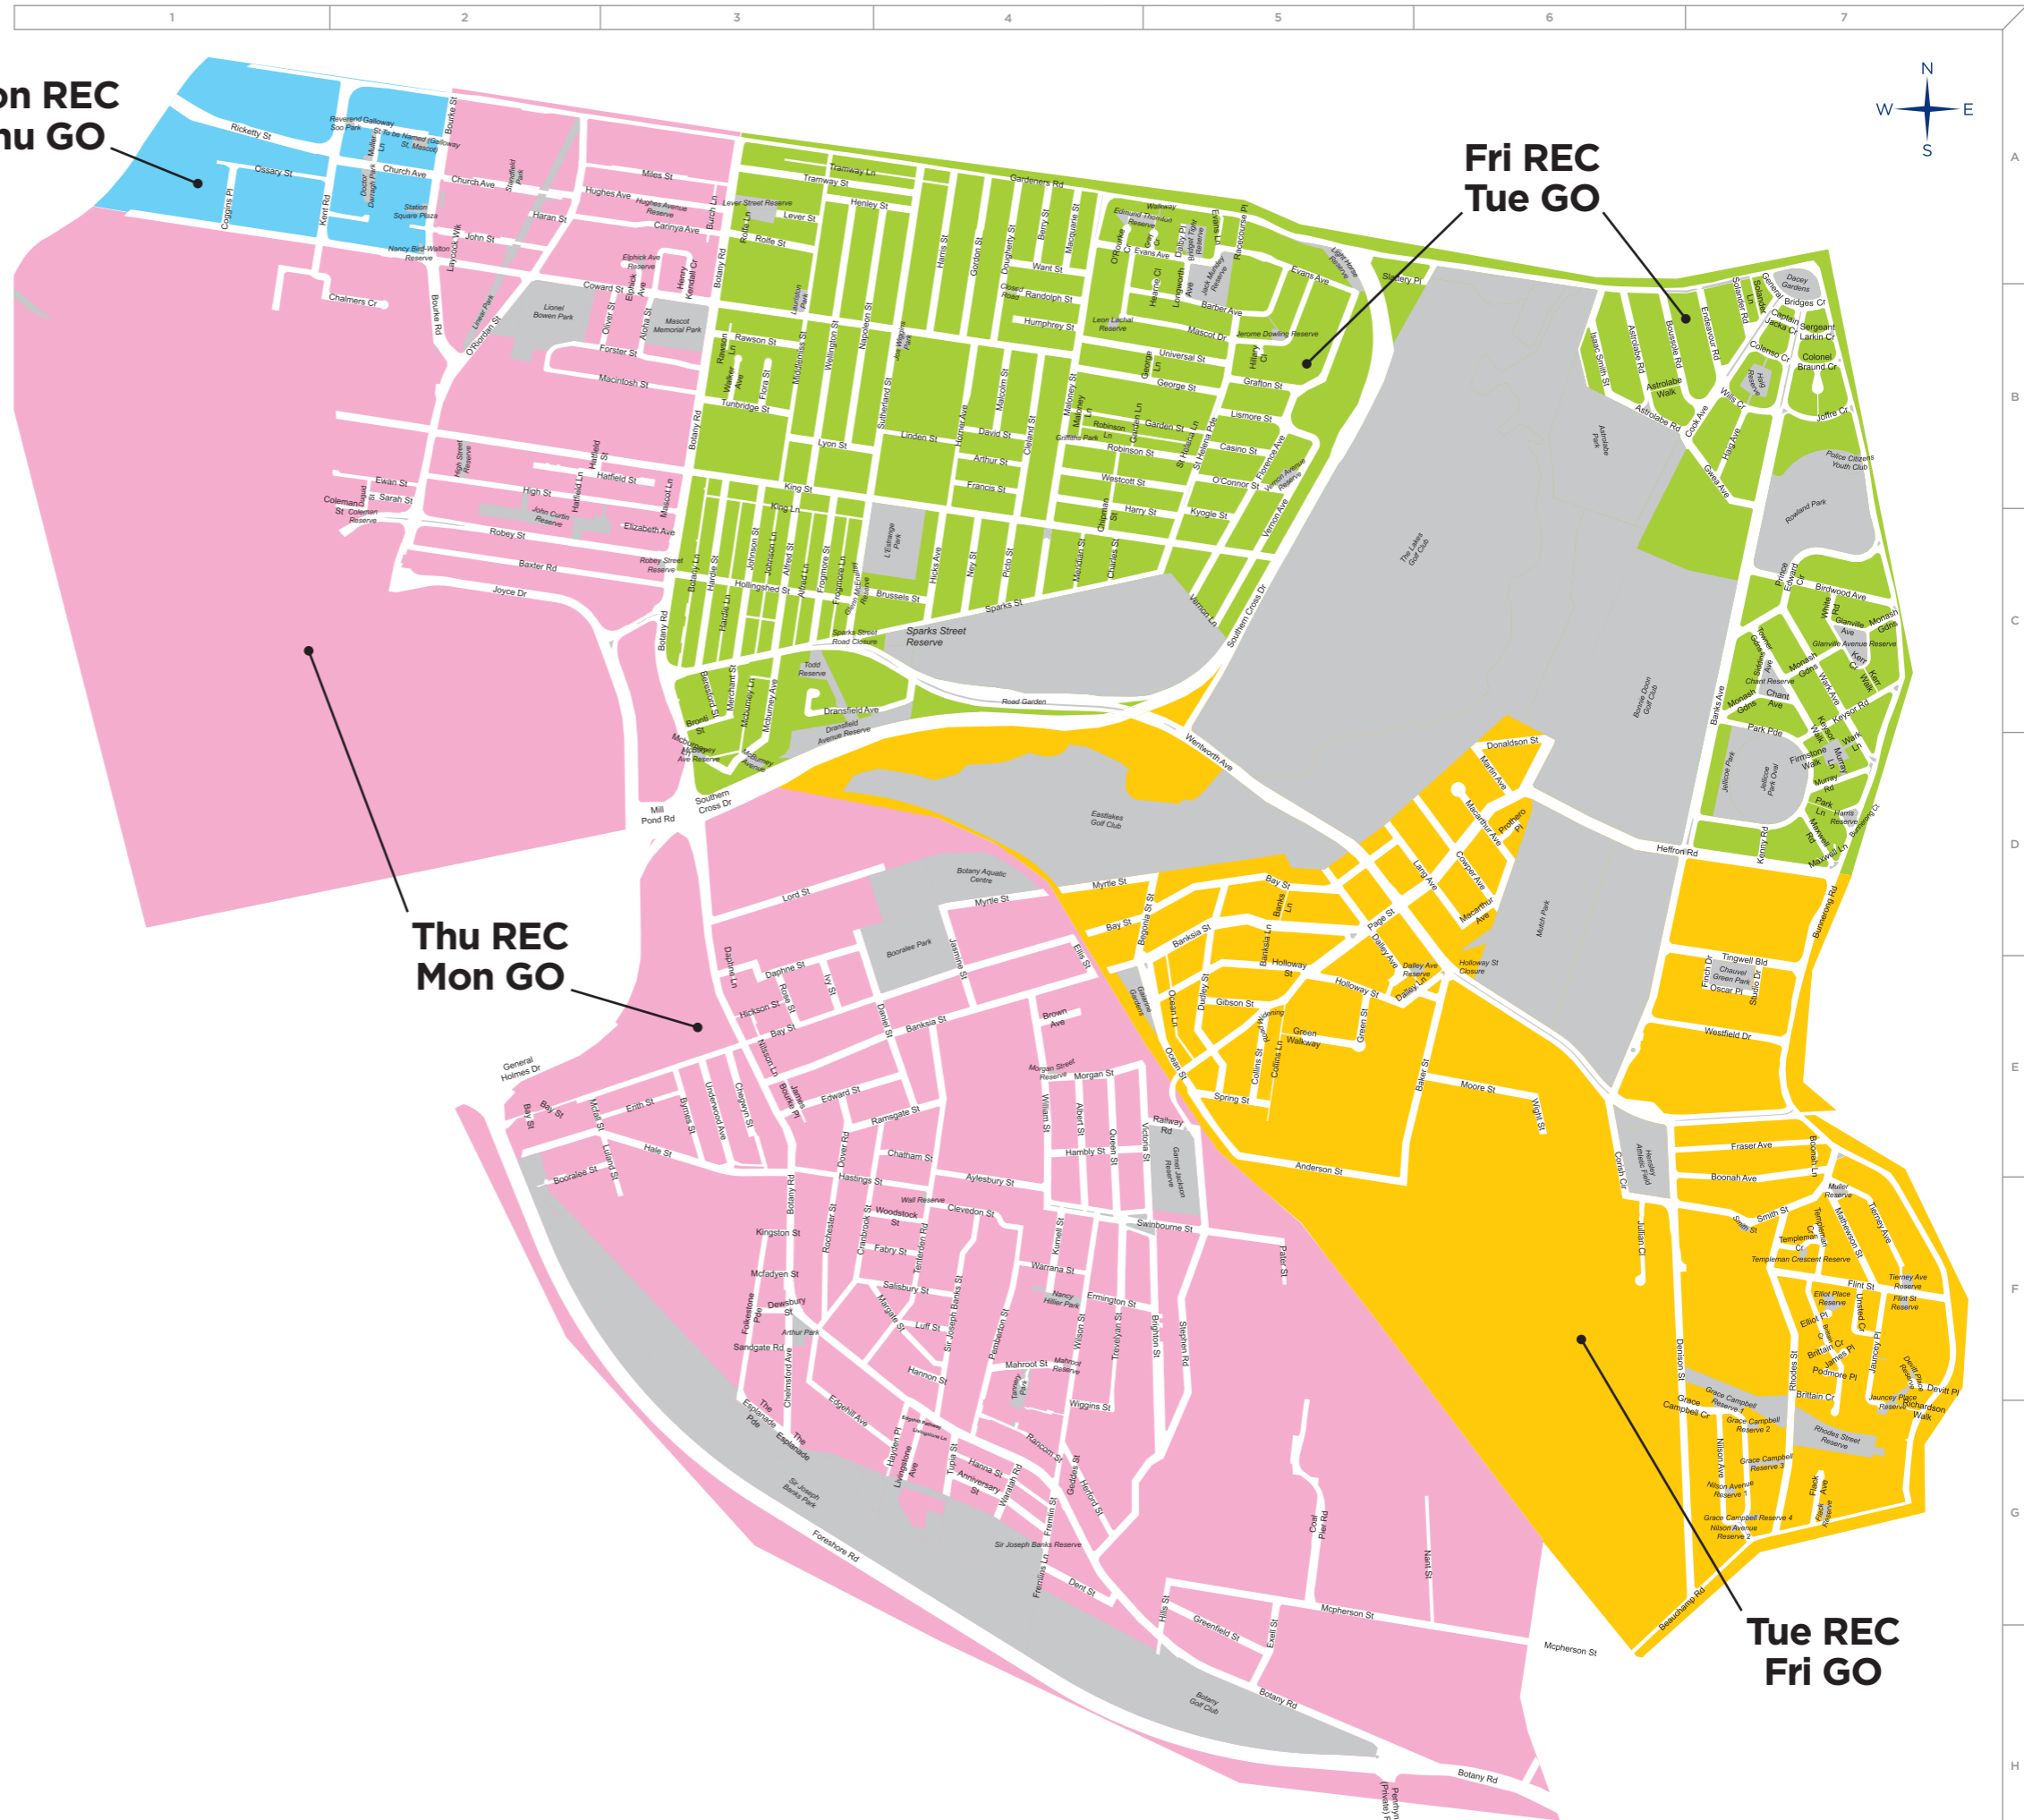

Multi Dwellings Alternate Waste

- Monday Waste + Recycling
  Thursday Waste + Organics
- Tuesday Waste + Recycling
  Friday Waste + Organics
- Thursday Waste + Recycling
  Monday Waste + Organics
- Friday Waste + Recycling
  Tuesday Waste + Organics

**Mon REC
Thu GO**

**Fri REC
Tue GO**

**Thu REC
Mon GO**

**Tue REC
Fri GO**

DISCLAIMER
This map remains the property of Bayside Council. Reproduction of any part without approval is prohibited. This map has been compiled from various sources and the publisher and/or contributors accept no responsibility for any injury, loss or damage arising from its use or errors, omissions therein.