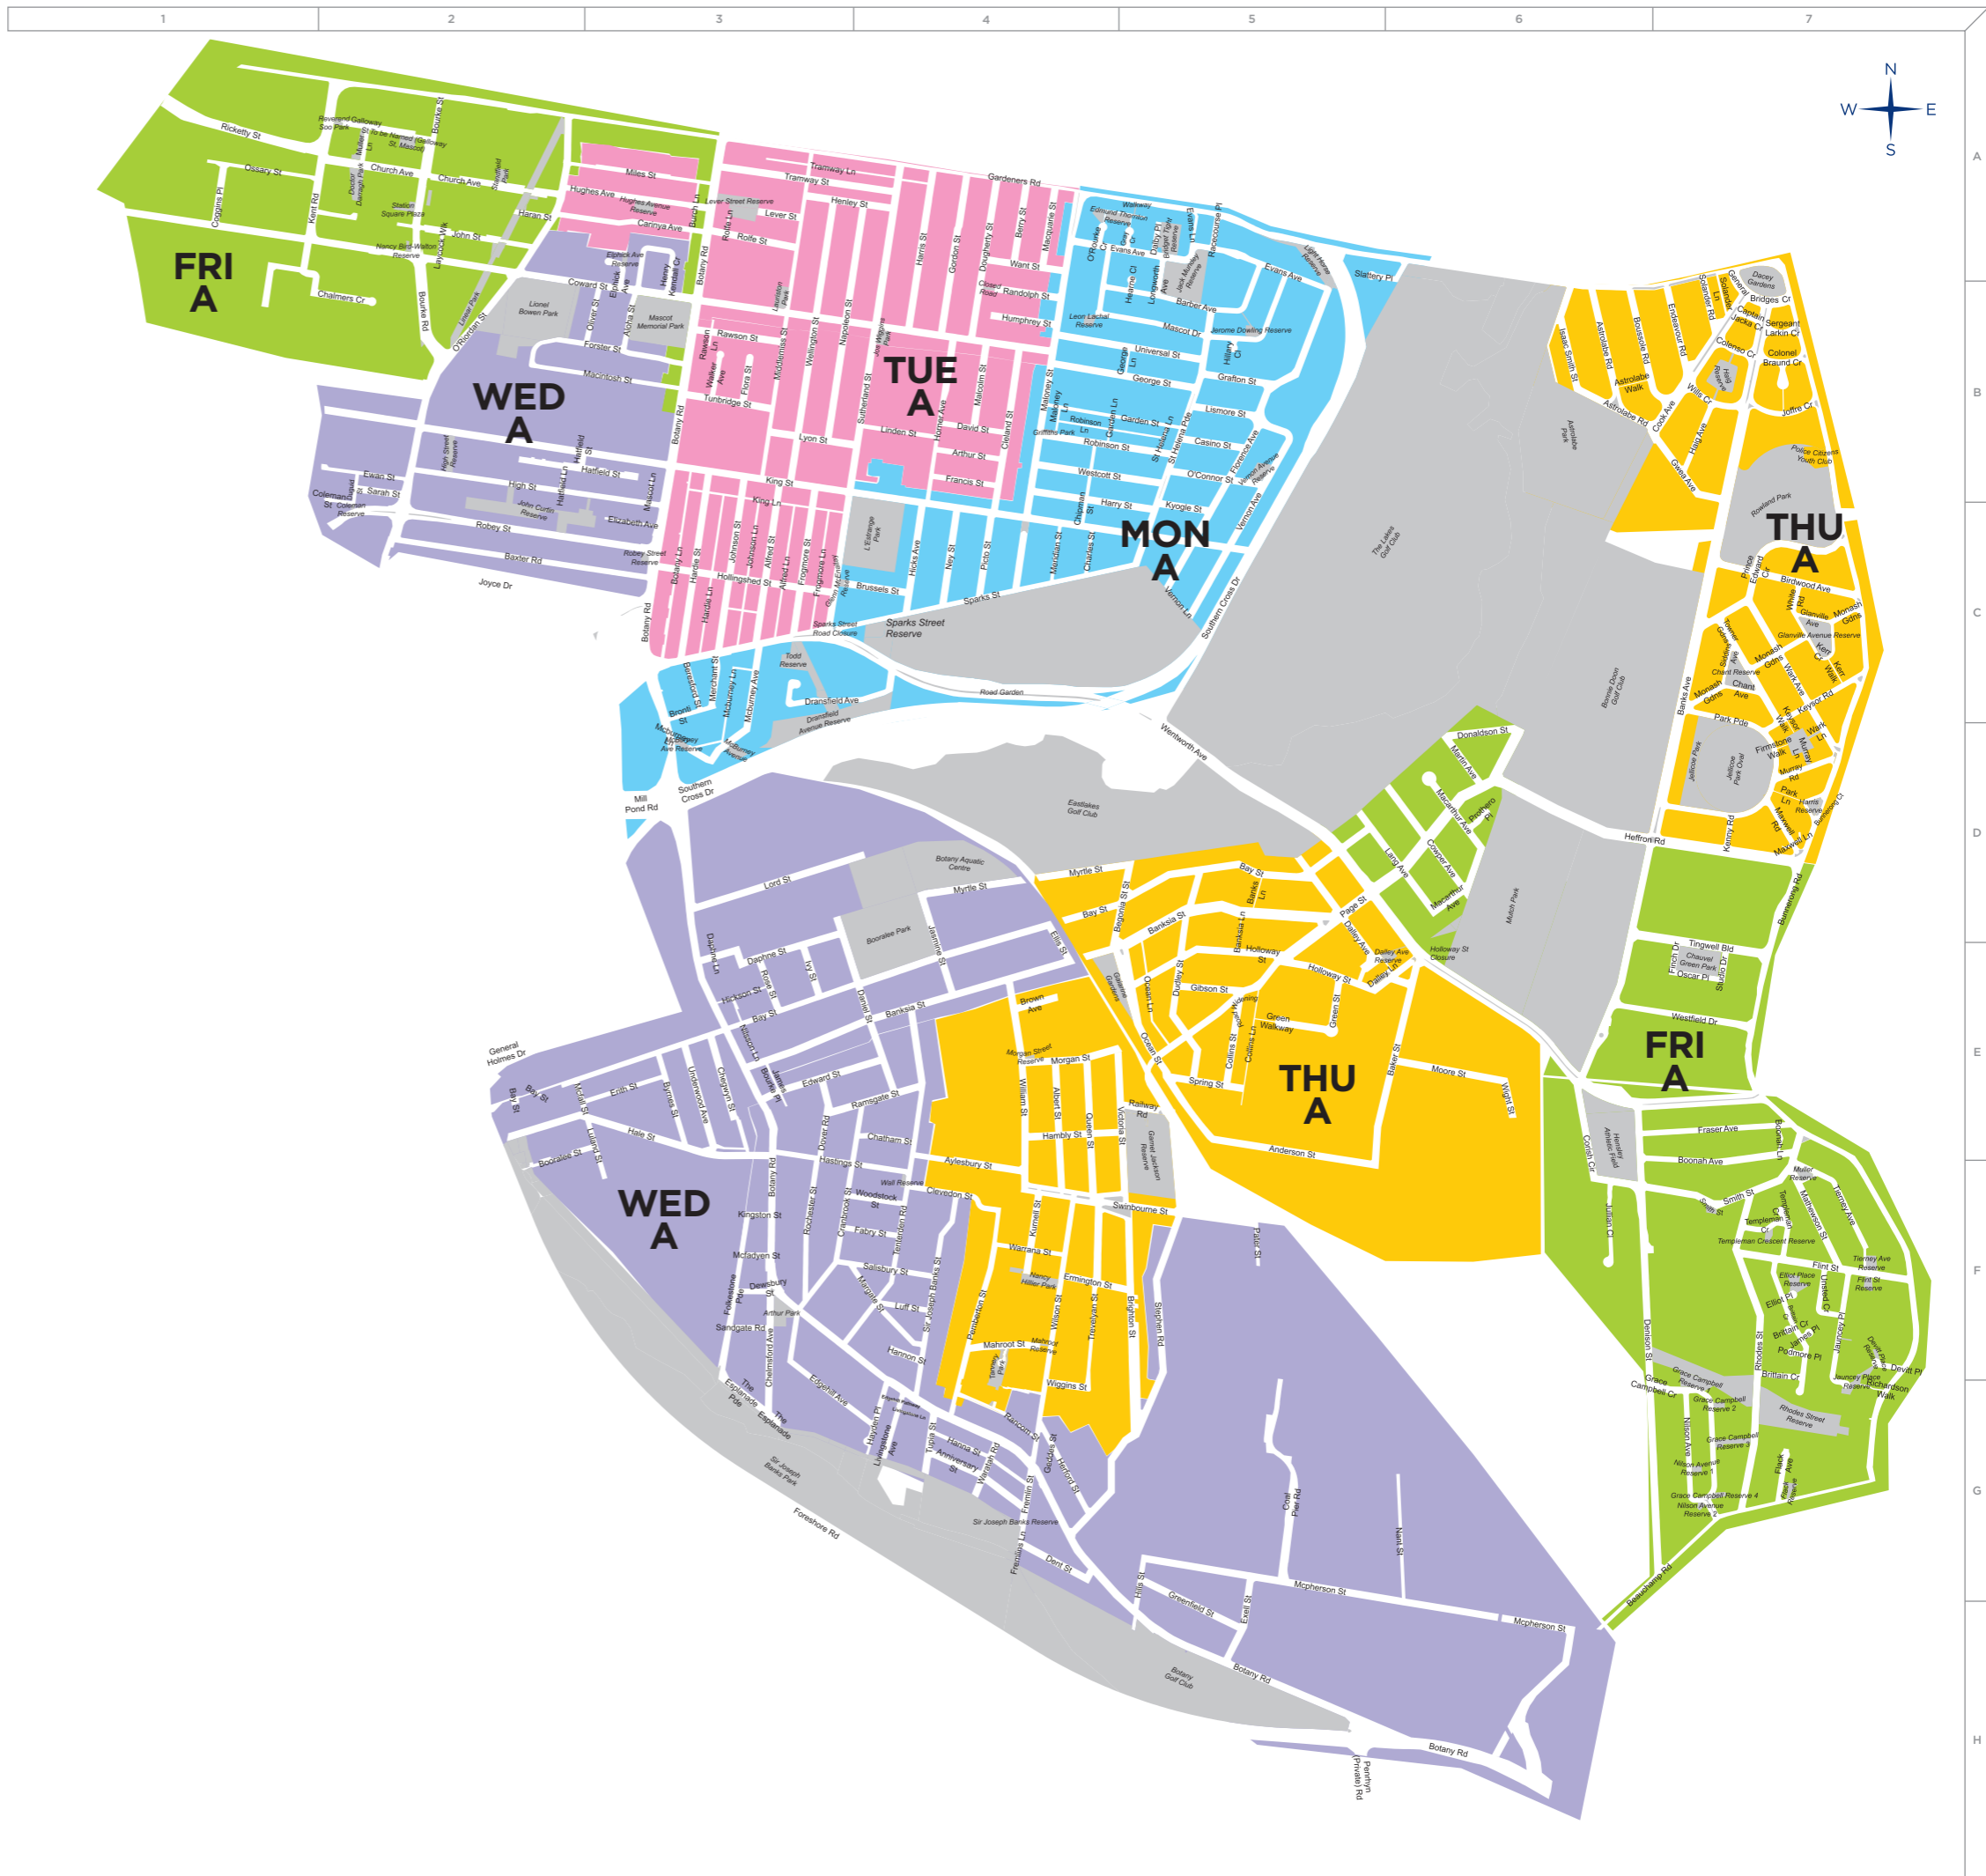

Single Dwellings Alternate Waste

- Monday A
- Tuesday A
- Wednesday A
- Thursday A
- Friday A

DISCLAIMER
This map remains the property of Bayside Council. Reproduction of any part without approval is prohibited. This map has been compiled from various sources and the publisher and/or contributors accept no responsibility for any injury, loss or damage arising from its use or errors, omissions therein.