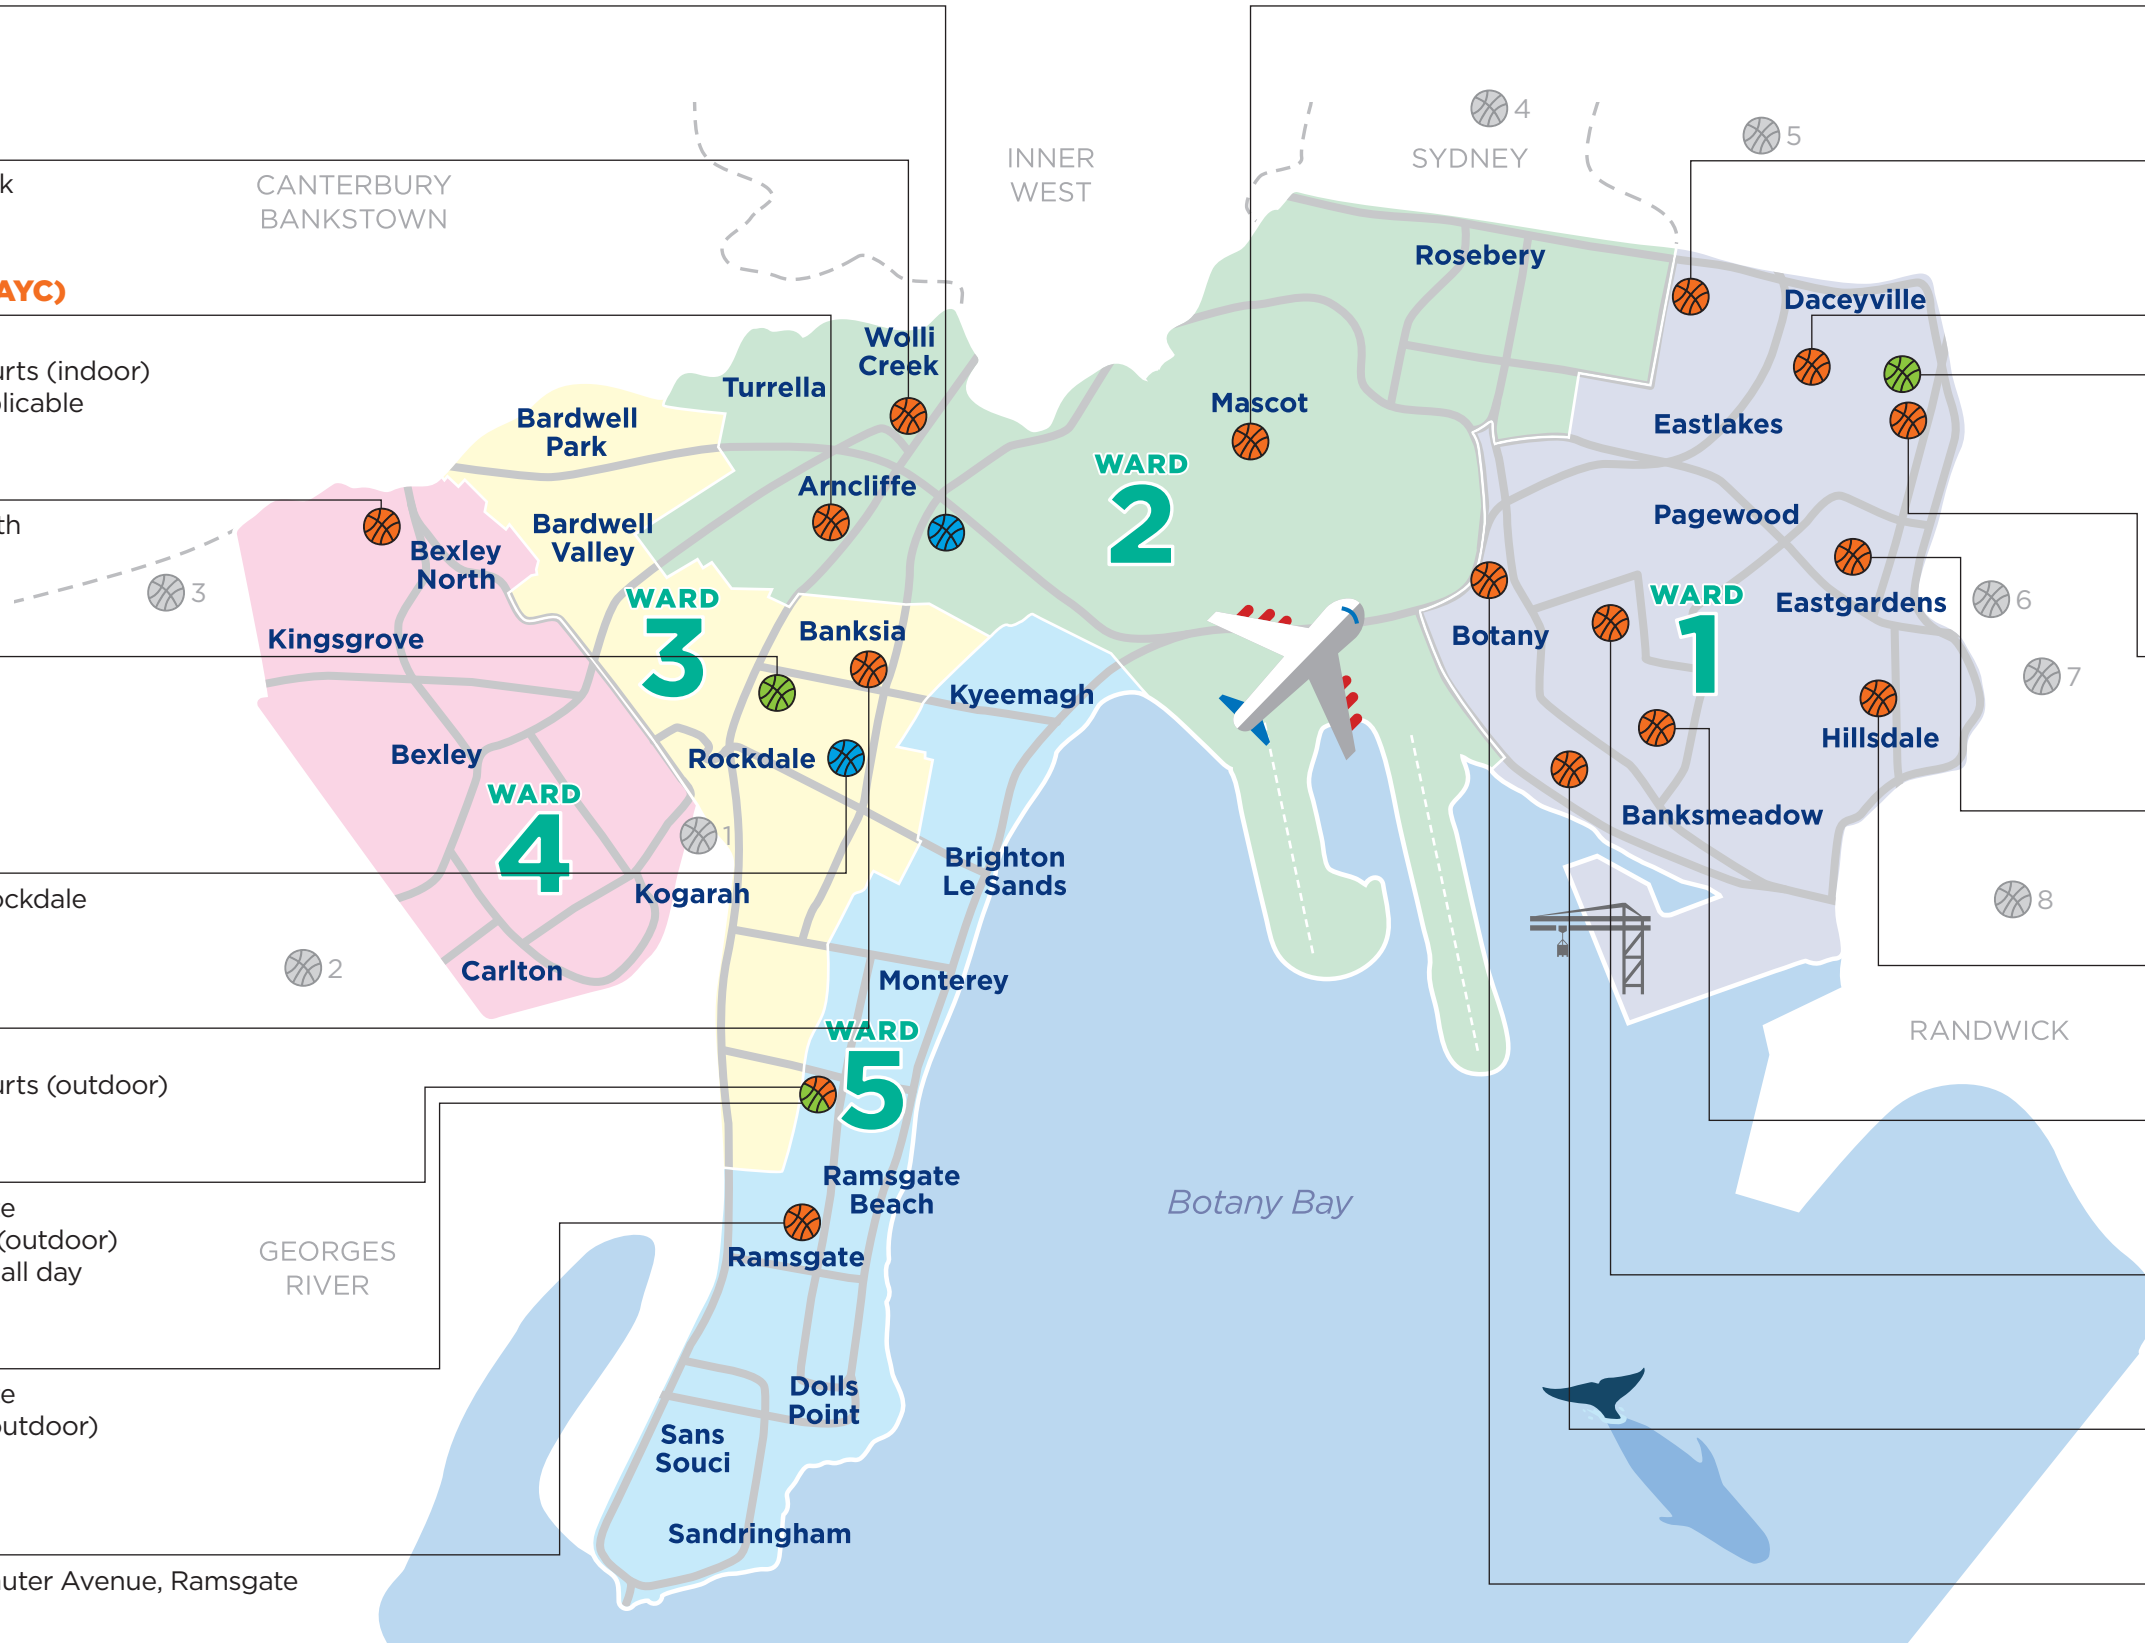

144 O'Riordan Street, Mascot
 1 practice area (outdoor)

Jack Munday Reserve

19 Evans Avenue, Eastlakes
 1 practice area (outdoor)

Astrolabe Park

35 Isaac Smith Street, Daceyville
 1 practice area (outdoor)

Grace Campbell Reserve

19-21 Grace Campbell Crescent, Hillside
 1 practice area (outdoor)

Garnet Jackson Reserve

2A Victoria Street, Botany
 1 practice area (outdoor)

Booralee Park

66A Bay Street, Botany
 1 practice area (outdoor)

Sir Joseph Banks Park

off Hayden Place, Botany
 1 practice area (outdoor)

L'Estrange Park

130 King Street, Mascot
 1 half size court (outdoor)

1 Hogben Park
 Kogarah
 Georges River Council
 1 full size court (outdoor)

2 Empress Street Reserve
 Hurstville
 Georges River Council
 1 half size court (outdoor)

3 Smith Park
 Kingsgrove
 Georges River Council
 2 full size courts (outdoor)

4 Turruwul Park
 Rosebery
 City of Sydney Council
 Basketball practice + handball rebound wall (outdoor)